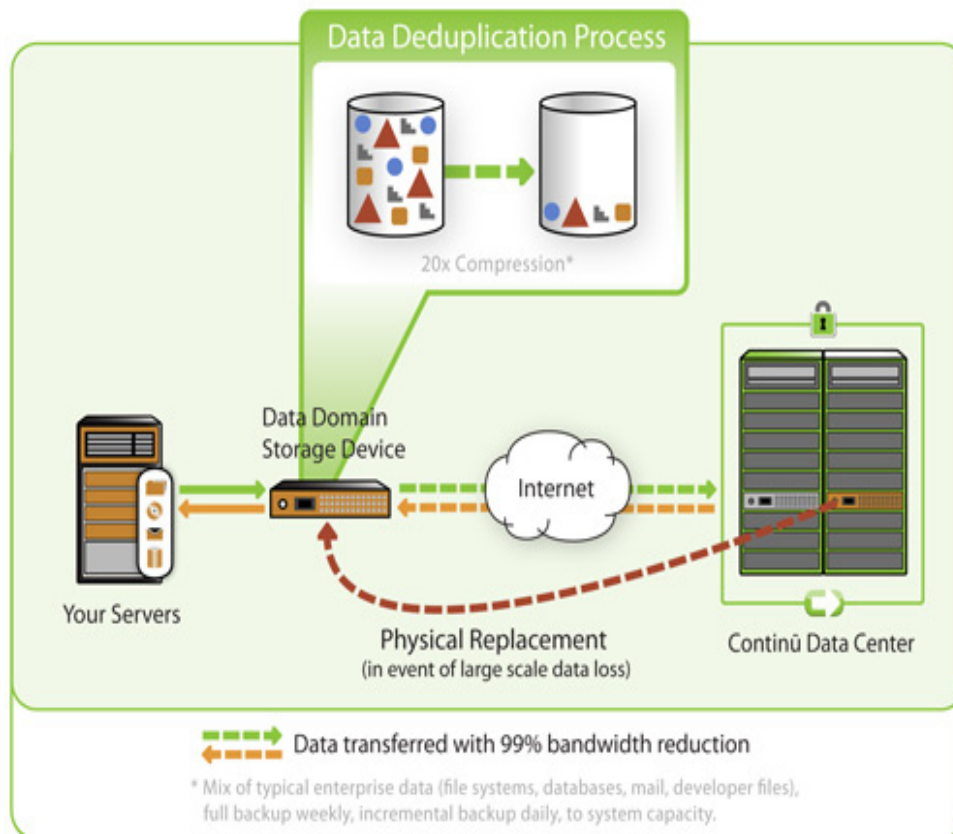

Continu Vault Enterprise XA

Backup Onsite Storage and Offsite Replication

Continu Data Services' hardware-based solution provides an onsite appliance and offsite replication and disaster recovery utilizing Data Domain's industry-leading deduplication technology. To the customer's network and existing backup infrastructure, the onsite appliance simply looks like disk storage or a tape device. Once the source appliance is installed, the only change to a customer's backup infrastructure is to redirect their current backup jobs to the appliance.

The Problem with Tape

Continu Vault eliminates common problems associated with traditional tape backup methods such as human error and media reliability, ensuring that your data is recoverable when you need it. In addition, costs associated with labor, hardware, tape transport, and storage are reduced or completely eliminated. Tape systems once-a-day backups and offsite retrieval logistics can cause loss of productivity and missed deadlines in the event of a data corruption, virus or other disaster. Lack of adequate IT staff can also result in inconsistent backup procedures and failed data recovery.

How It Works

A small Data Domain compression and storage appliance is plugged into your existing network and backup environment. As your backup data is streamed through the device, one hundred gigabytes of your data is rapidly compressed into a staggeringly small five gigabytes, storing your backup internally, and then automatically replicating it over the Internet to a twin device in Continu's secure data centers.

That 20x compression*, a tenfold increase over the industry standard, means we can store, replicate, and protect more of your data—more efficiently—than any other solution. And in the event of a large-scale disaster that prevents you from recovering your data from your on-site Data Domain device, we can quickly stream your data onto a spare device and physically deliver it to get your data assets restored in record time.